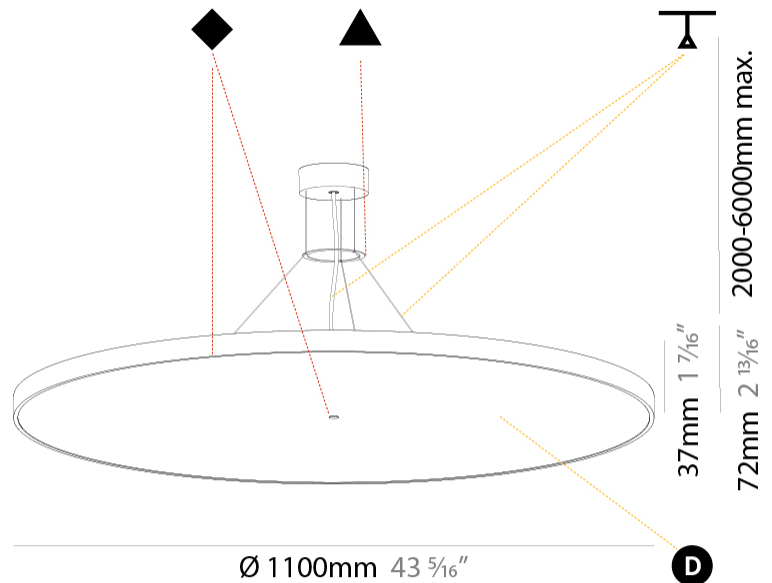

GENERAL

Series: Sign Diva
Subseries: Sign Diva
Partner: Prolicht
Division: Architectural
Installation: Suspension
Product Type: Pendant
Mounting Location: Ceiling
Light Distribution: Direct

PHYSICAL

Shape: Round
Diameter (mm): 1100
Diameter (in): 43 5/16
Height (mm): 86
Height (in): 3 3/8
Weight (kg): 19.475
Weight (lbs): 42.94
Diffuser: PMMA - Opal / Micro-Prism / Sparkling Secret / Vintage Industrial
Fixture Finish: SSR / BKV / CWI / CRY / HAB / UFT / ITA / RUA / FTG / MYG / LOD / PUS / FRO / FUP / KIA / POP / BLS / SPG / MEY / GOH / CHC / COM / ABZ / JAG / OBR / MOS / ROR
Fixture Material: PMMA / Extruded Aluminum / Steel
Cable Details: 2000mm/78 3/4" or 6000mm/236 1/4" Transparent Cable

ELECTRICAL

Lamp Type: LED (Zhaga Standard)
Input Wattage (W): 169.4
Total Output Wattage (W): 134
Dimming: Tri-Mode (Non-Dimming and Phase Dimming (120Vac only) and 0-10V Dimming)
Driver Included: Yes
Driver Location: Integrated
Driver Type: Constant Current - Universal
Driver Class: Class 2
Input Voltage (V): 120 - 277
Constant Current (MA): 600

LED

Color Temperature (°K): 2700 / 3000 / 3500 / 4000
Max. Delivered Lumen (lm): 16140 / 19520 / 19933 / 20340
CRI: >90 CRI
Lamp Life (hrs): 50000

OPTICAL

RATINGS AND CERTIFICATIONS

Certified By: Certified for North American Standards
IP rating: IP20