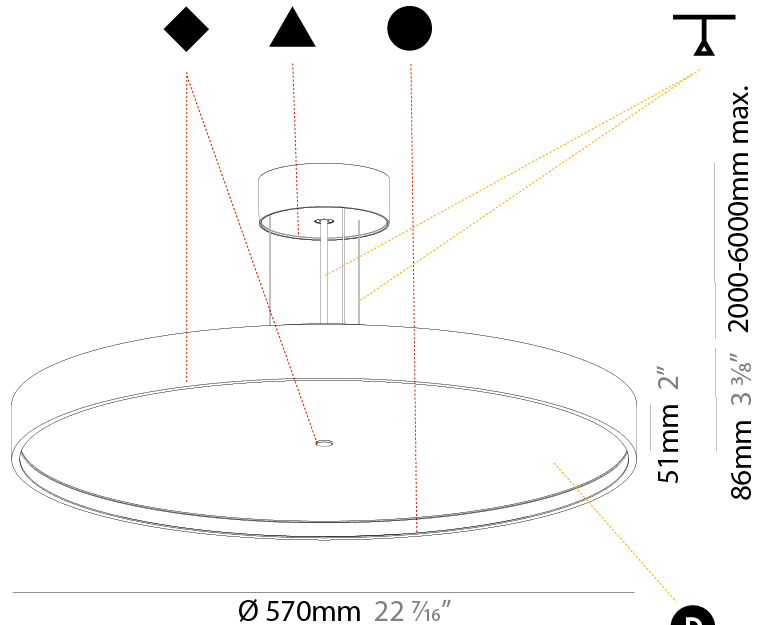

GENERAL

Series: Sign Diva
Subseries: Sign Diva Korona
Partner: Prolicht
Division: Architectural
Installation: Suspension
Product Type: Pendant
Mounting Location: Ceiling
Light Distribution: Direct / Indirect

PHYSICAL

Shape: Round
Diameter (mm): 570
Diameter (in): 22 7/16
Height (mm): 86
Height (in): 3 3/8
Weight (kg): 8.812
Weight (lbs): 19.43

Diffuser: PMMA - Opal / Micro-Prism / Sparkling Secret / Vintage Industrial

Fixture Finish: SSR / BKV / CWI / CRY / HAB / UFT / ITA / RUA / FTG / MYG / LOD / PUS / FRO / FUP / KIA / POP / BLS / SPG / MEY / GOH / CHC / COM / ABZ / JAG / OBR / MOS / ROR

Fixture Material: PMMA / Extruded Aluminum / Steel

Cable Details: 2000mm/78 3/4" or 6000mm/236 1/4" Transparent Cable

ELECTRICAL

Lamp Type: LED (Zhaga Standard)
Input Wattage (W): 67
Total Output Wattage (W): 60.9
Dimming: Tri-Mode (Non-Dimming and Phase Dimming (120Vac only) and 0-10V Dimming)
Driver Included: Yes
Driver Location: Integrated
Driver Type: Constant Current - Universal
Driver Class: Class 2
Input Voltage (V): 120 - 277
Constant Current (MA): 350

LED

Color Temperature (°K): 2700 / 3000 / 3500 / 4000
Max. Delivered Lumen (lm): 6632 / 6728 / 6812 / 6951
Nominal Lumen (lm): 9097 / 9229 / 9344 / 9535
CRI: >90 CRI
Lamp Life (hrs): 50000

OPTICAL

RATINGS AND CERTIFICATIONS

Certified By: Certified for North American Standards
IP rating: IP20