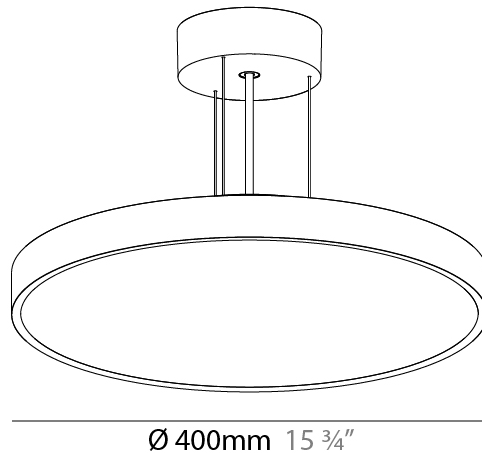

GENERAL

Series: Sign Diva
Subseries: Sign Diva Korona
Partner: Prolicht
Division: Architectural
Installation: Suspension
Product Type: Pendant
Mounting Location: Ceiling
Light Distribution: Direct / Indirect

PHYSICAL

Shape: Round
Diameter (mm): 400
Diameter (in): 15 3/4
Height (mm): 86
Height (in): 3 3/8
Weight (kg): 3.728
Weight (lbs): 8.22
Diffuser: PMMA - Opal / Micro-Prism / Sparkling Secret / Vintage Industrial
Fixture Finish: SSR / BKV / CWI / CRY / HAB / UFT / ITA / RUA / FTG / MYG / LOD / PUS / FRO / FUP / KIA / POP / BLS / SPG / MEY / GOH / CHC / COM / ABZ / JAG / OBR / MOS / ROR
Fixture Material: PMMA / Extruded Aluminum / Steel
Cable Details: 2000mm/78 3/4" or 6000mm/236 1/4" Transparent Cable

ELECTRICAL

Lamp Type: LED (Zhaga Standard)
Input Wattage (W): 31.1
Total Output Wattage (W): 18 / 13
Dimming: Tri-Mode (Non-Dimming and Phase Dimming (120Vac only) and 0-10V Dimming)
Driver Included: Yes
Driver Location: Integrated
Driver Type: Constant Current - Universal
Driver Class: Class 2
Input Voltage (V): 120 - 277
Constant Current (MA): 500 / 350

LED

Color Temperature (°K): 2700 / 3000 / 3500 / 4000
Max. Delivered Lumen (lm): 3049 / 2651 / 2681 / 2736
Nominal Lumen (lm): 4182 / 4142 / 4189 / 4275
CRI: >90 CRI
Lamp Life (hrs): 50000

OPTICAL

RATINGS AND CERTIFICATIONS

Certified By: Certified for North American Standards
IP rating: IP20

51mm 2"
86mm 3 3/8"
2000-6000mm max.