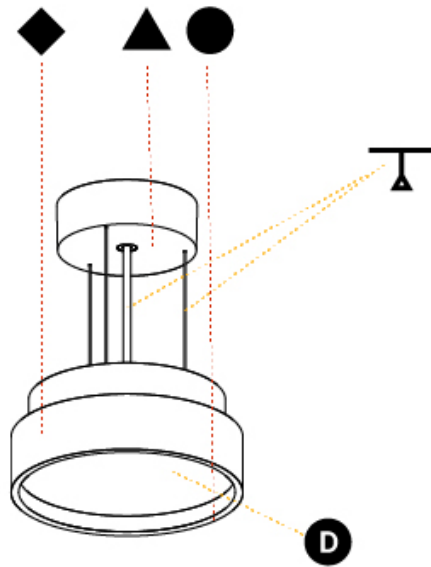

SIGN DIVA KORONA SUSPENSION

A300010-

PROJECT
TYPE
SPECIFIER
QUANTITY
DATE

A