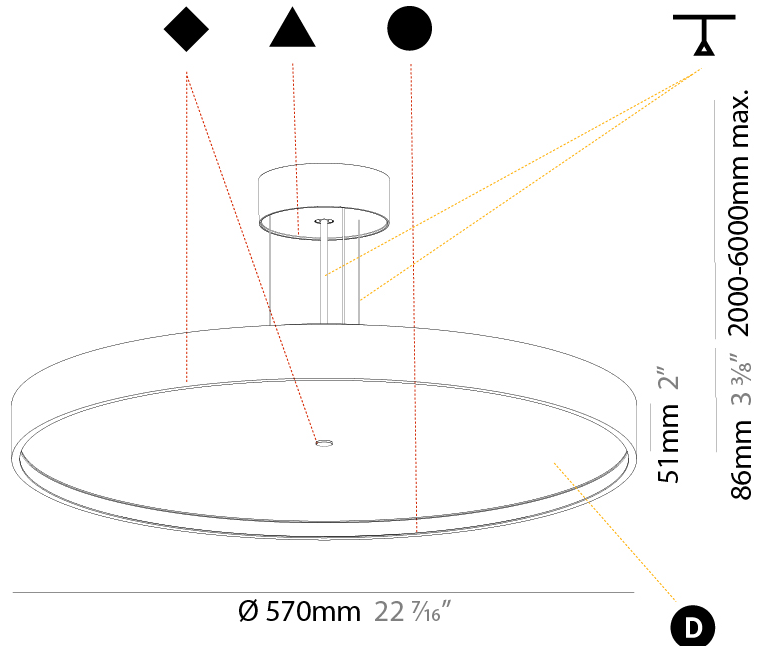

GENERAL

Series: Sign Diva
Subseries: Sign Diva Korona
Partner: Prolicht
Division: Architectural
Installation: Suspension
Product Type: Pendant
Mounting Location: Ceiling
Light Distribution: Direct

PHYSICAL

Shape: Round
Diameter (mm): 570
Diameter (in): 22 7/16
Height (mm): 86
Height (in): 3 3/8
Weight (kg): 8.067
Weight (lbs): 17.78

Diffuser: PMMA - Opal / Micro-Prism / Sparkling Secret / Vintage Industrial

Fixture Finish: SSR / BKV / CWI / CRY / HAB / UFT / ITA / RUA / FTG / MYG / LOD / PUS / FRO / FUP / KIA / POP / BLS / SPG / MEY / GOH / CHC / COM / ABZ / JAG / OBR / MOS / ROR

Fixture Material: PMMA / Extruded Aluminum / Steel

Cable Details: 2000mm/78 3/4" or 6000mm/236 1/4" Transparent Cable

ELECTRICAL

Lamp Type: LED (Zhaga Standard)
Input Wattage (W): 49
Total Output Wattage (W): 46.9
Dimming: Tri-Mode (Non-Dimming and Phase Dimming (120Vac only) and 0-10V Dimming)
Driver Included: Yes
Driver Location: Integrated
Driver Type: Constant Current - Universal
Driver Class: Class 2
Input Voltage (V): 120 - 277
Constant Current (MA): 350

LED

Color Temperature (°K): 2700 / 3000 / 3500 / 4000
Max. Delivered Lumen (lm): 4978 / 5337 / 5384 / 5494
Nominal Lumen (lm): 6199 / 6646 / 6705 / 6842
CRI: >90 CRI
Lamp Life (hrs): 50000

OPTICAL

RATINGS AND CERTIFICATIONS

Certified By: Certified for North American Standards
IP rating: IP20